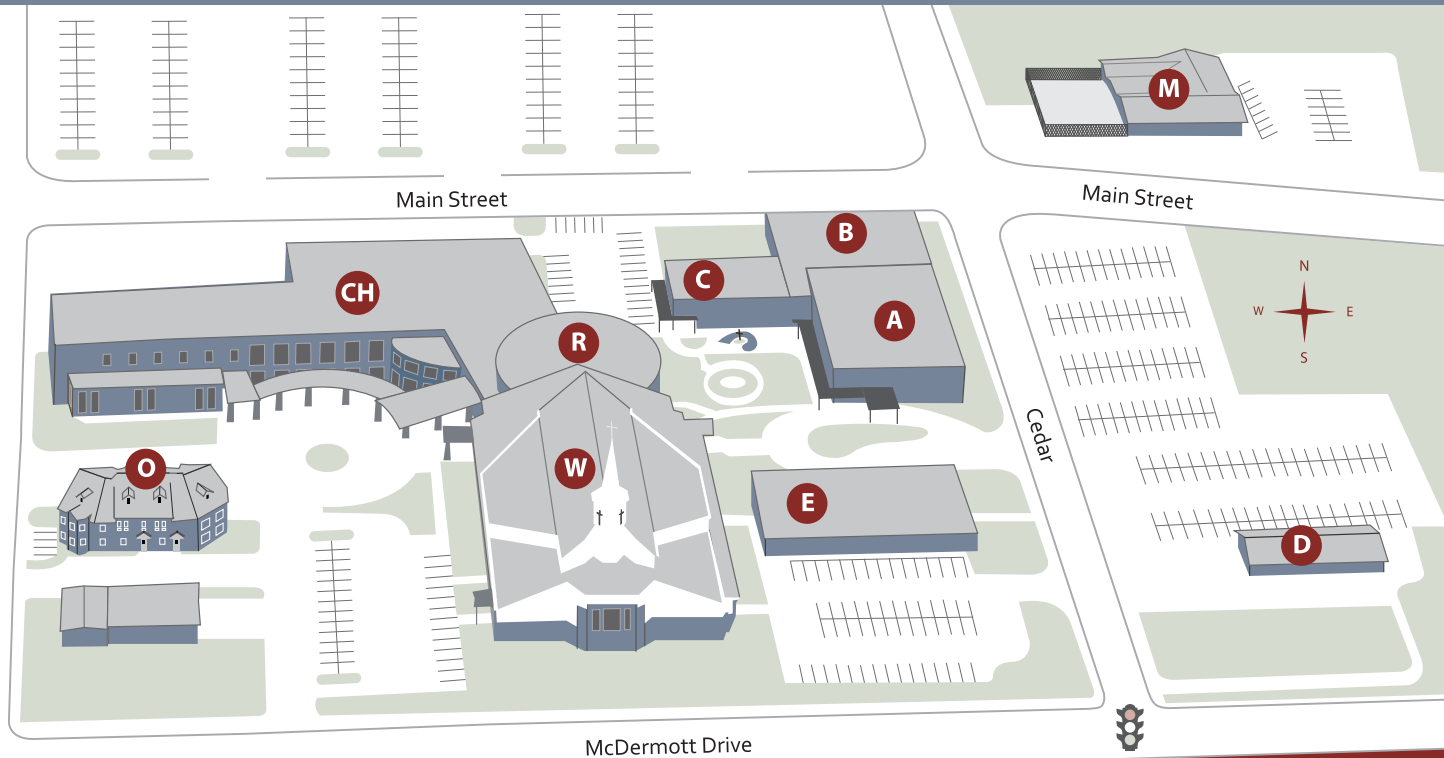

CAMPUS MAP

- **W** Worship Center
- **R** Rotunda
- **CH** Children's Building
- **A** Building A (The Curb-Student Center)
- **B** Building B
- **C** Building C
- **D** Building D (Food Pantry)
- **E** Building E
- **M** Main Street
- **O** Administrative Offices

FBC ALLEN
faith · belong · commission

201 E. McDermott
Allen, TX 75002
972.727.8241
fbcallen.org

Contact Ross Ramsey
Minister of Education
ross.ramsey@fbcallen.org

Please visit the **Welcome Desk**
in the Rotunda for assistance.