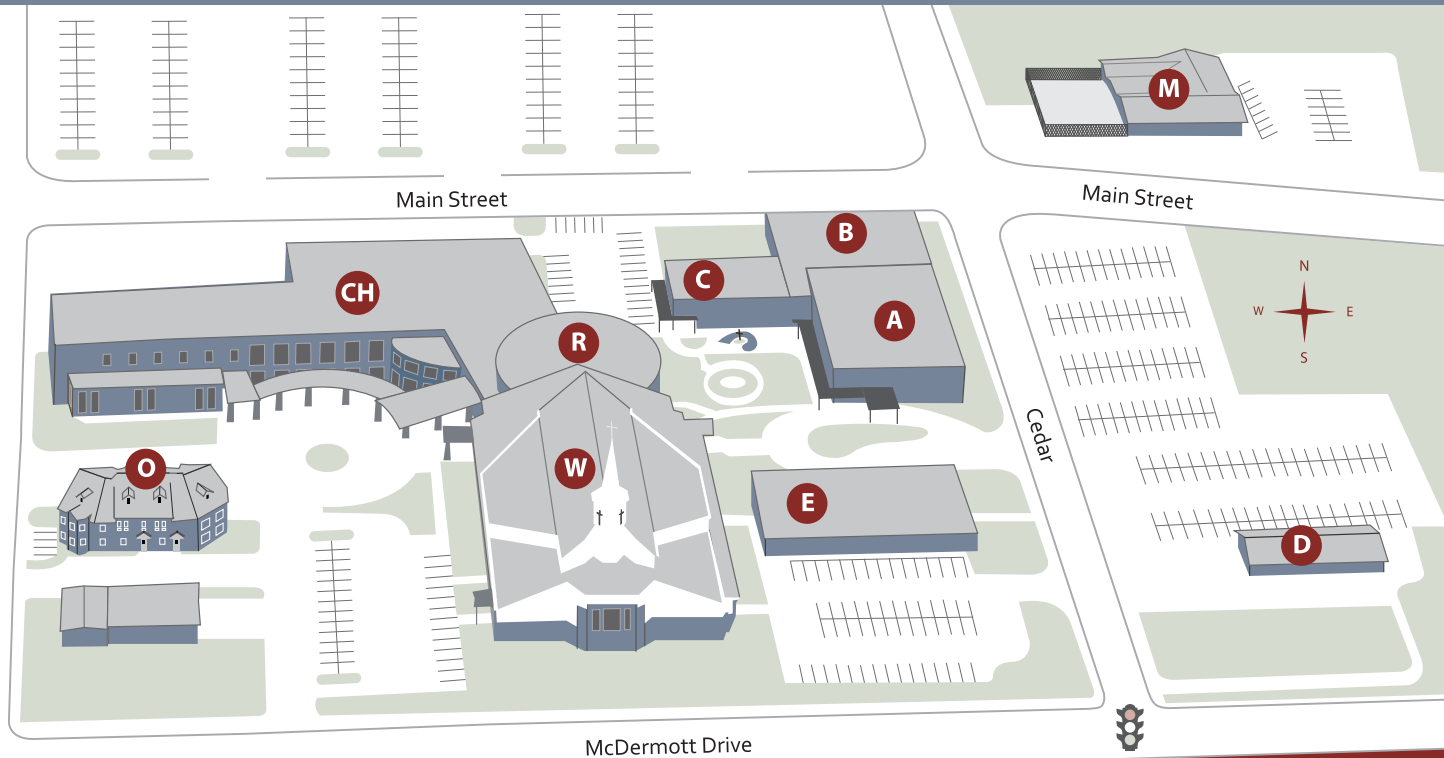

CAMPUS MAP

- **W** Worship Center
- **R** Rotunda
- **CH** Children's Building
- **A** Building A (The Curb-Student Center)
- **B** Building B
- **C** Building C
- **D** Building D
- **E** Building E
- **M** Main Street
- **O** Administrative Offices

FBC ALLEN
faith · belong · commission

201 E. McDermott
Allen, TX 75002
972.727.8241
fbcallen.org

Contact Ross Ramsey
Minister of Education
ross.ramsey@fbcallen.org

Please visit the **Welcome Desk**
in the Rotunda for assistance.